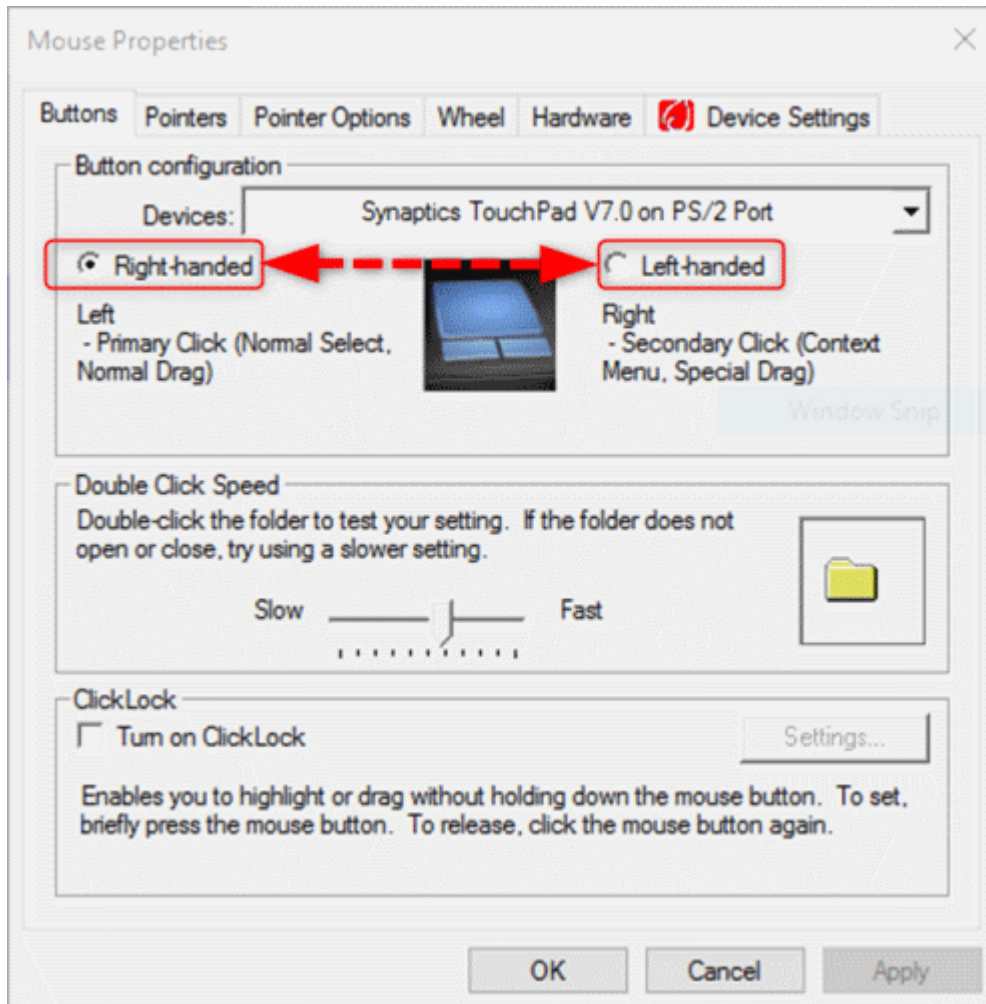

How to fix Nvidia driver install failed and update Nvidia drivers on Windows 10

Description

Whereas, the non-WHQL drivers are just a kind of beta drivers. Also, the vendors prefer to have WHQL signed drivers. First, click on the Start button, search for Device Manager, and then select from the list of results. Fully compatible with all the latest Windows versions. Automatic scanning and full driver backup & recovery options.

You just have to choose the right chipset from the used board and the operating system. If you have a laptop, you can usually find all of the drivers you need from your laptop manufacturer's page. Get advice from international gaming pros and Intel gaming tech experts. Everything about your game can become a lot better.

How Do You Reset Your Graphics Card?

Driver Restore provides advanced scanning of your computer system. After a system scan has been